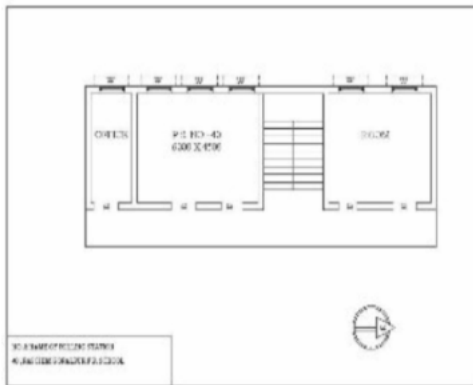

Polling Station Front View

Cad View