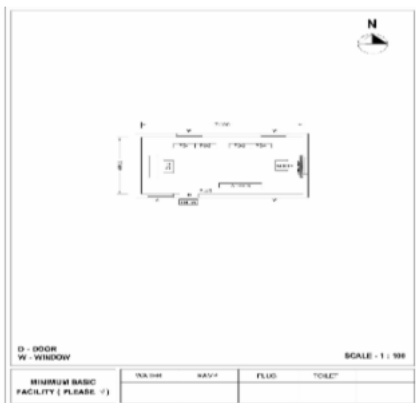

Nazri Naksha

Google Map View

Polling Station Building Front View

Polling Station Front View

Cad View

Key MAP View