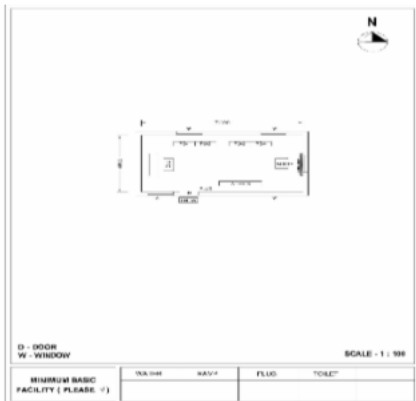

Nazri Naksha

Google Map View

Polling Station Building Front View

Polling Station Front View

Cad View

Key MAP View