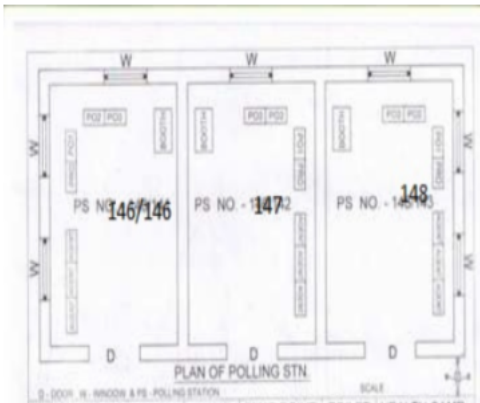

Nazri Naksha

Google Map View

Polling Station Building Front View

Polling Station Front View

Cad View

Key MAP View