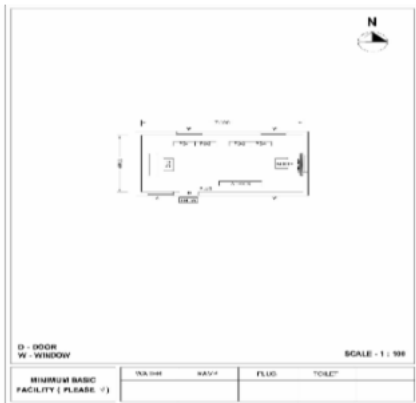

Nazri Naksha

Google Map View

Polling Station Building Front View

Polling Station Front View

Cad View

Key MAP View