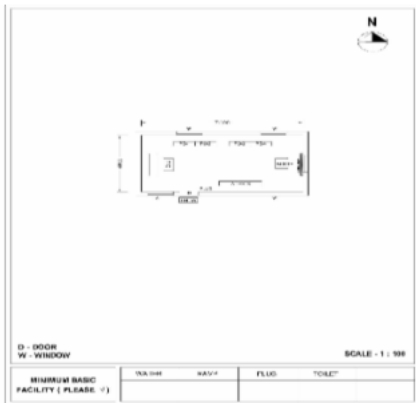

Polling Station Front View

Cad View