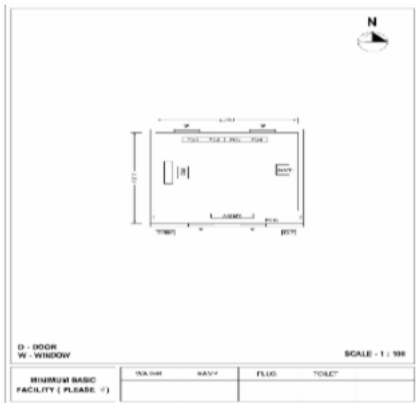

Nazri Naksha

Google Map View

Polling Station Building Front View

Polling Station Front View

Cad View

Key MAP View