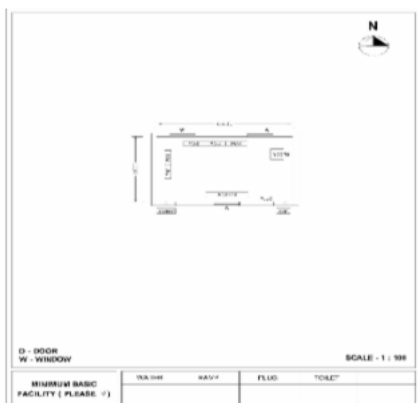

Nazri Naksha

Google Map View

Polling Station Building Front View

Polling Station Front View

Cad View

Key MAP View