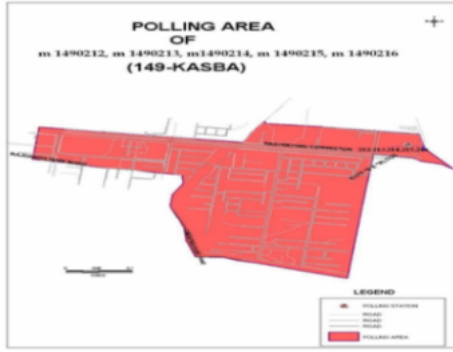

Nazri Naksha

Google Map View