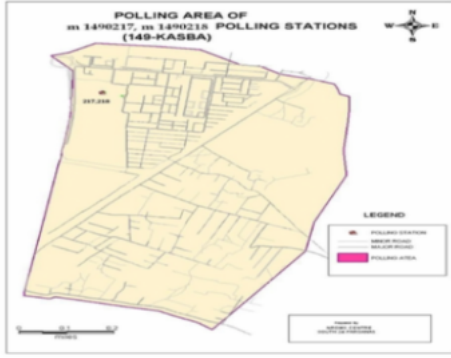

Nazri Naksha

Google Map View