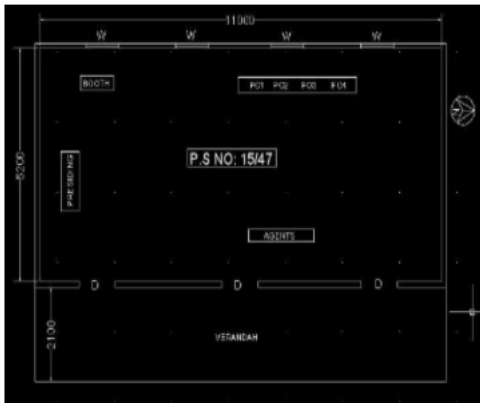

Nazri Naksha

Google Map View

Polling Station Building Front View

Polling Station Front View

Cad View

Key MAP View