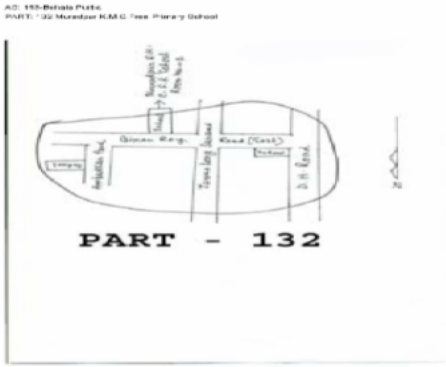

Nazri Naksha

Google Map View