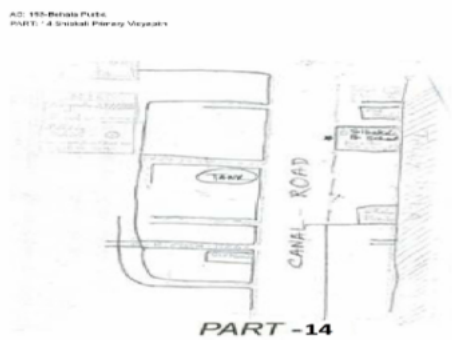

Nazri Naksha

Google Map View