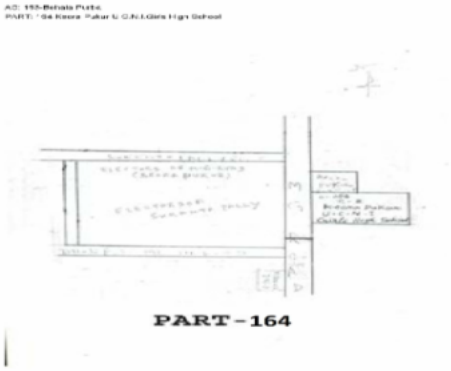

Nazri Naksha

Google Map View