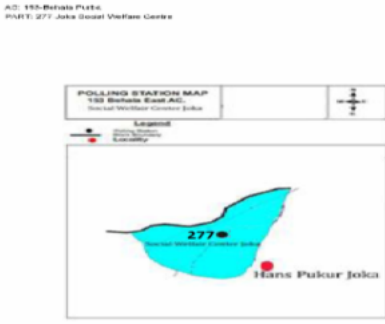

Nazri Naksha

Google Map View