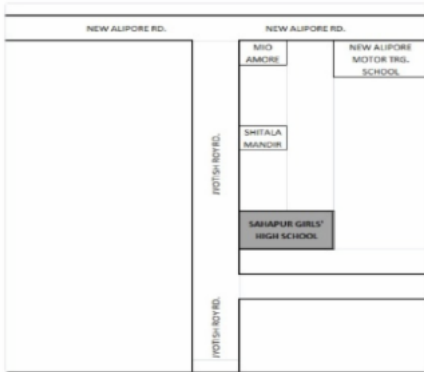

Nazri Naksha

Google Map View

Polling Station Building Front View

Polling Station Front View

Cad View

Key MAP View