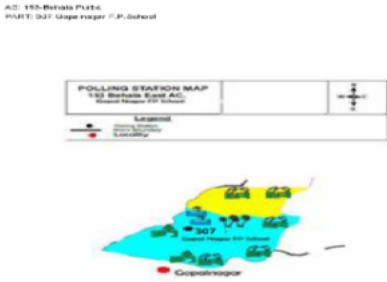

Nazri Naksha

Google Map View