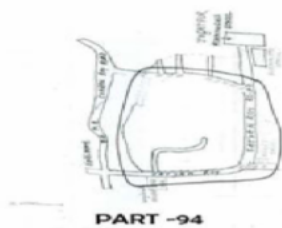

Nazri Naksha

Google Map View