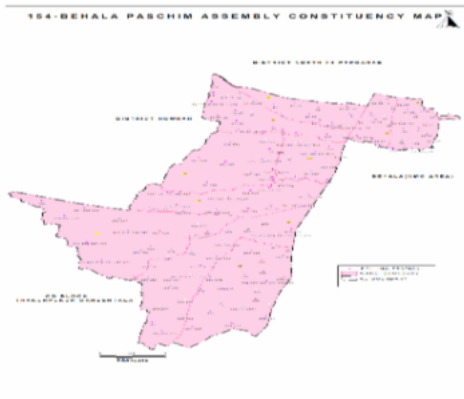

Polling Station Building Front View