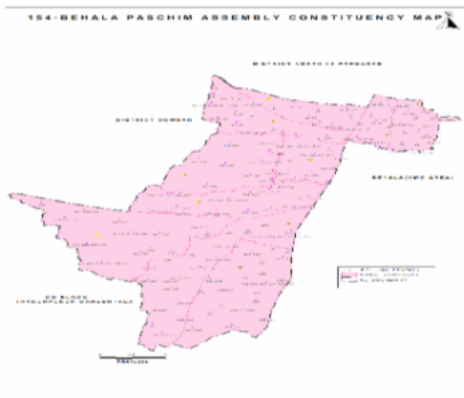

Nazri Naksha

Google Map View

Polling Station Building Front View

Polling Station Front View

Cad View

Key MAP View