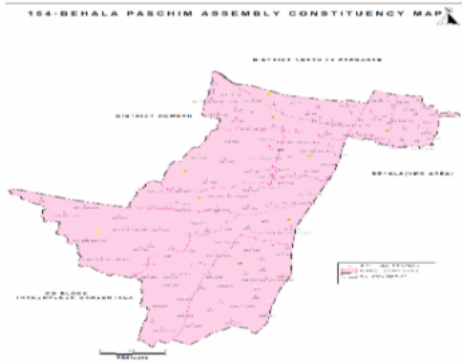

Nazri Naksha

Google Map View

Polling Station Building Front View

Polling Station Front View

Cad View

Key MAP View