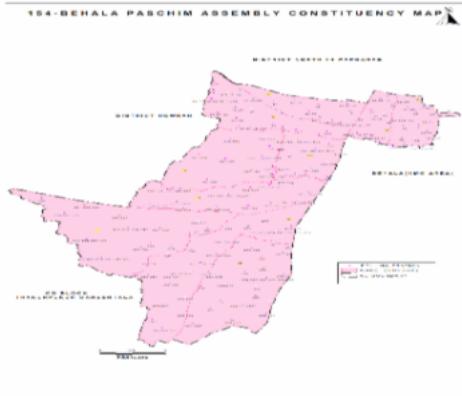

Polling Station Building Front View