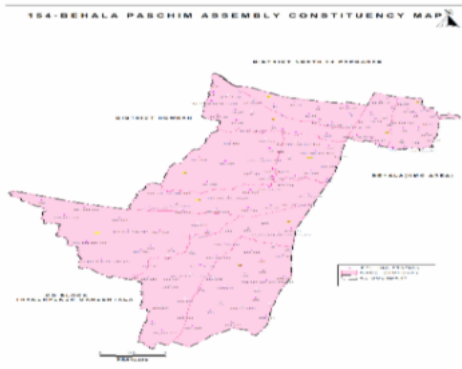

Nazri Naksha

Google Map View

Polling Station Building Front View

Polling Station Front View

Cad View

Key MAP View