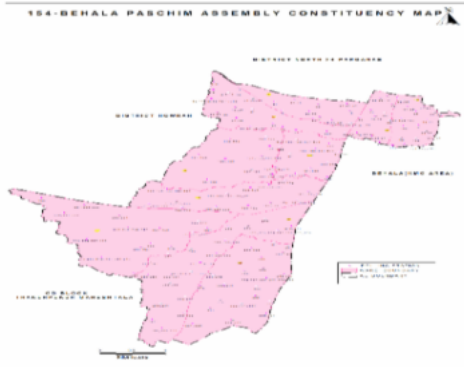

Polling Station Building Front View