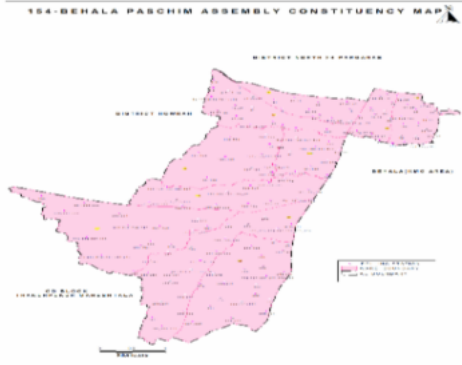

Polling Station Building Front View

Polling Station Front View