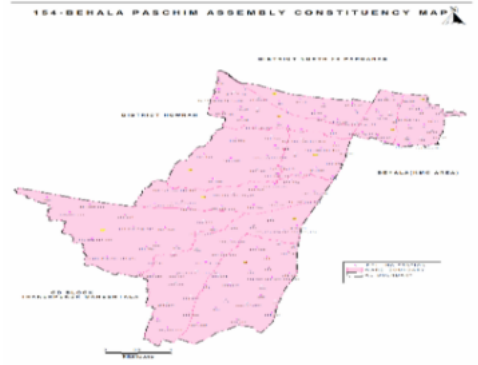

Nazri Naksha

Google Map View