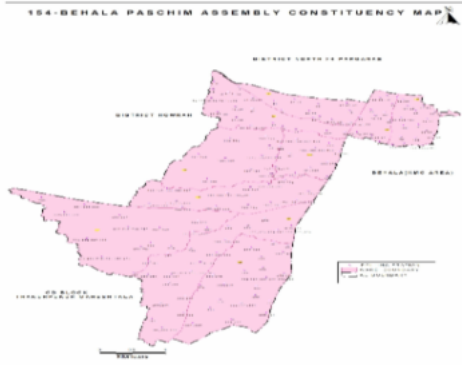

Nazri Naksha

Google Map View