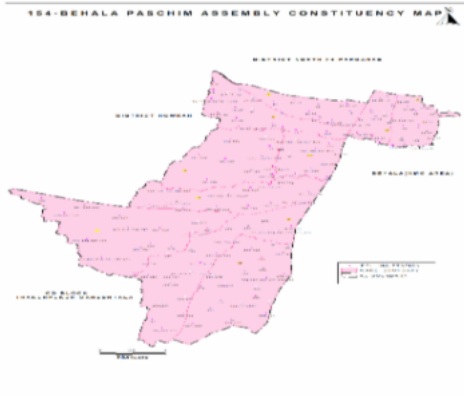

Polling Station Building Front View