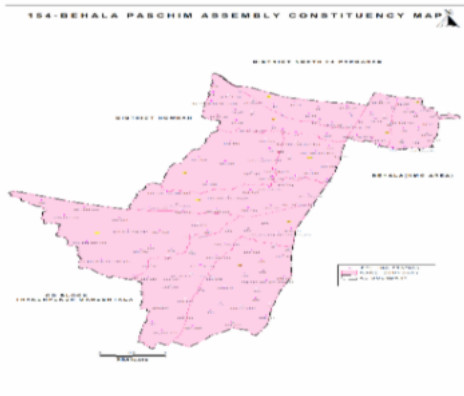

Nazri Naksha

Google Map View

Polling Station Building Front View

Polling Station Front View

Cad View

Key MAP View