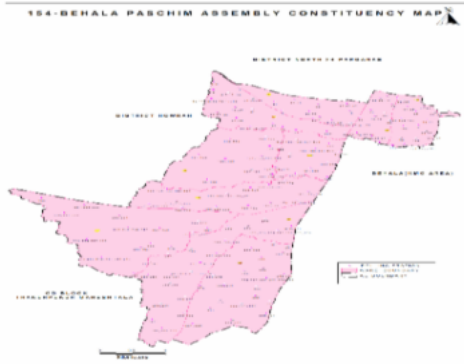

Polling Station Building Front View