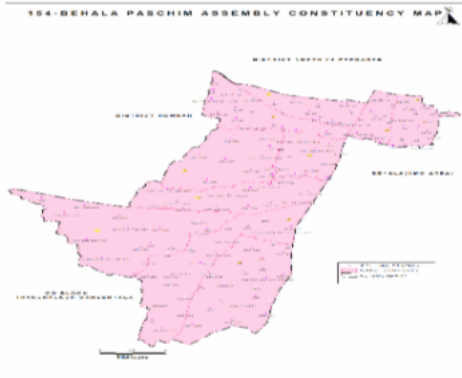

Polling Station Building Front View