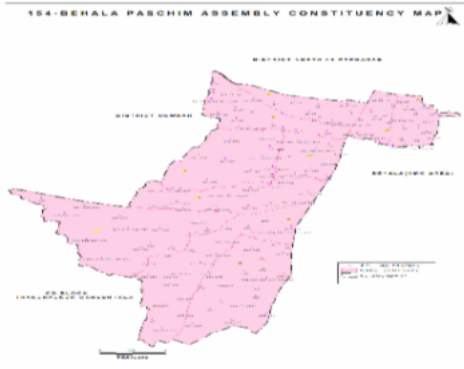

Polling Station Building Front View