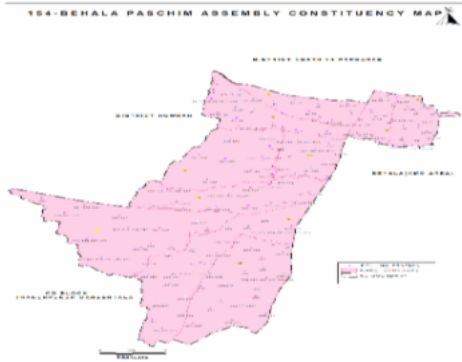

Polling Station Building Front View