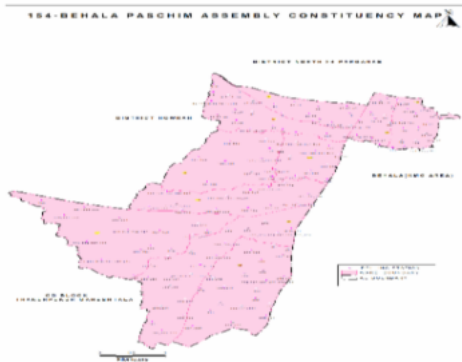

Nazri Naksha

Google Map View

Polling Station Building Front View

Polling Station Front View

Cad View

Key MAP View