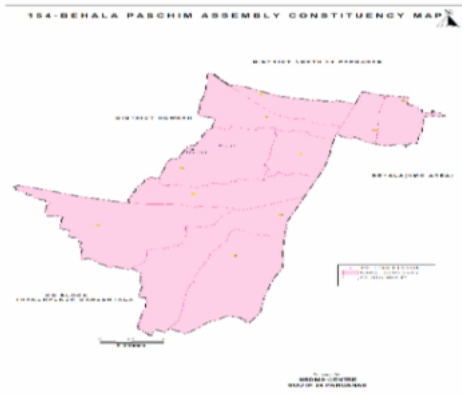

Nazri Naksha

Google Map View

Polling Station Building Front View

Polling Station Front View

Cad View

Key MAP View