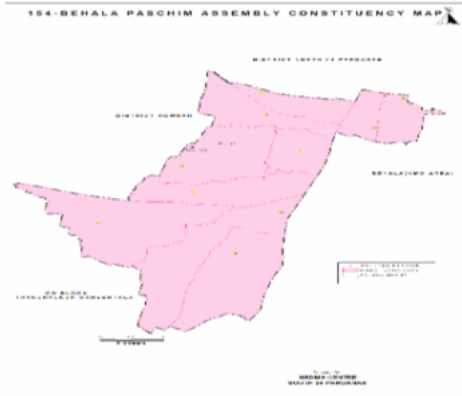

Polling Station Building Front View