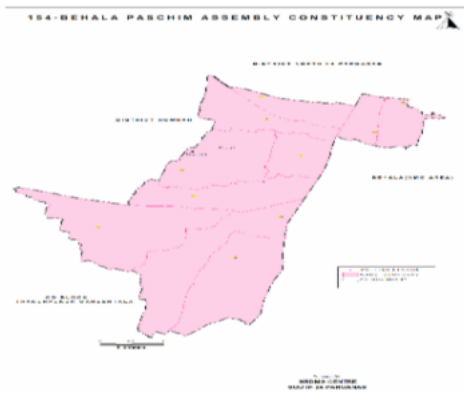

Nazri Naksha

Google Map View

Polling Station Building Front View

Polling Station Front View

Cad View

Key MAP View