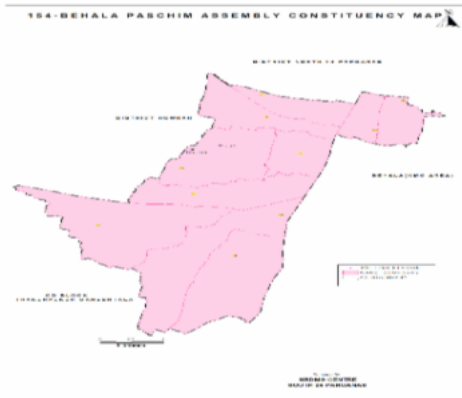

Nazri Naksha

Google Map View

Polling Station Building Front View

Polling Station Front View

Cad View

Key MAP View