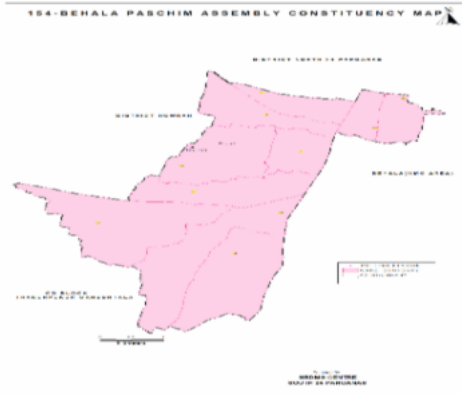

Polling Station Building Front View

Polling Station Front View