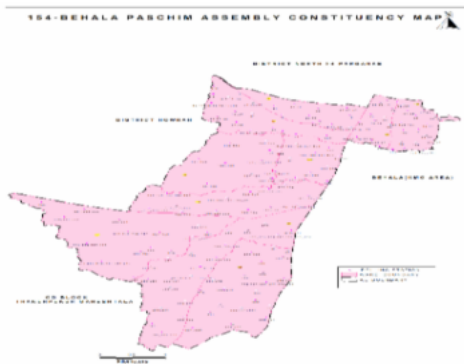

Nazri Naksha

Google Map View

Polling Station Building Front View

Polling Station Front View

Cad View

Key MAP View