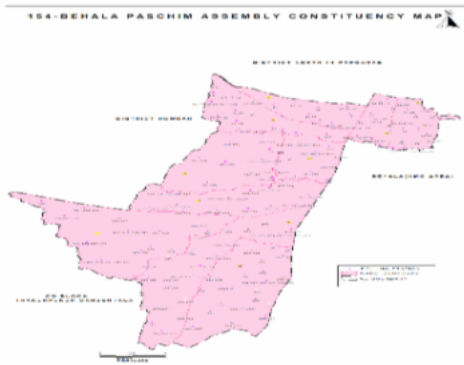

Polling Station Building Front View