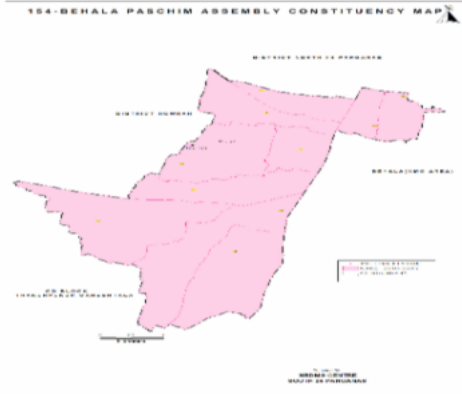

Polling Station Building Front View