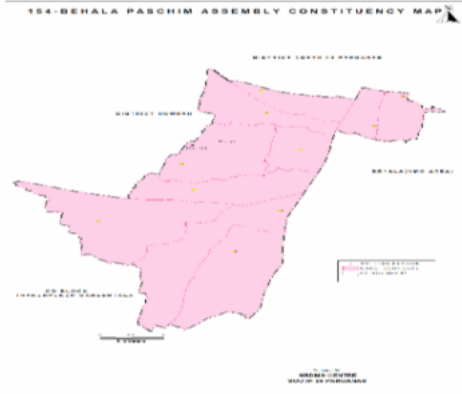

Polling Station Building Front View

Polling Station Front View