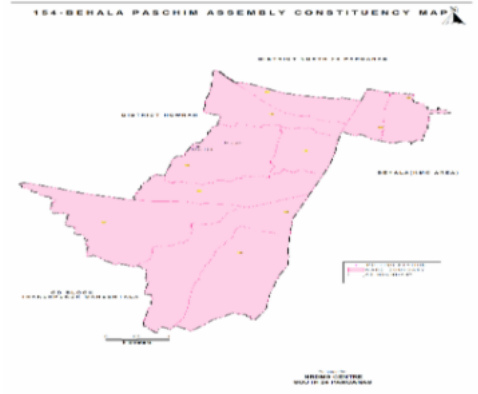

Nazri Naksha

Google Map View