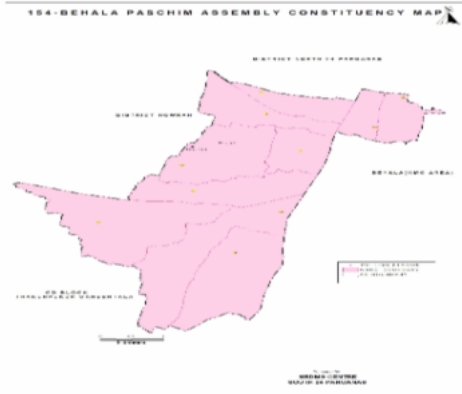

Nazri Naksha

Google Map View