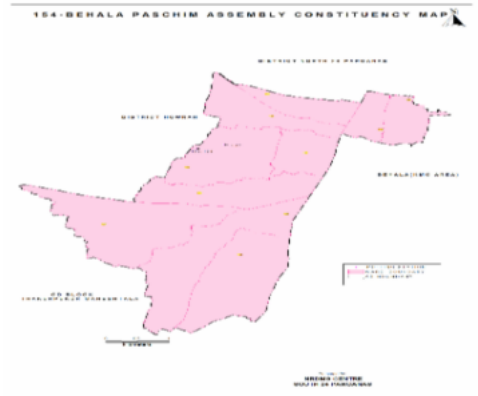

Nazri Naksha

Google Map View