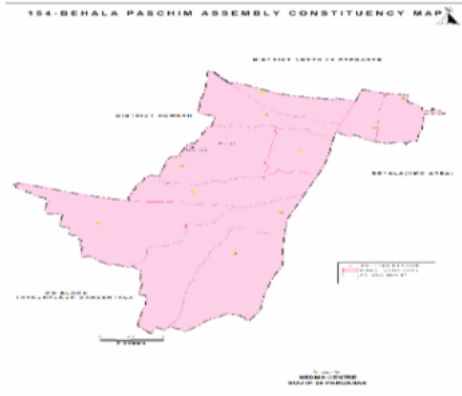

Polling Station Building Front View

Polling Station Front View