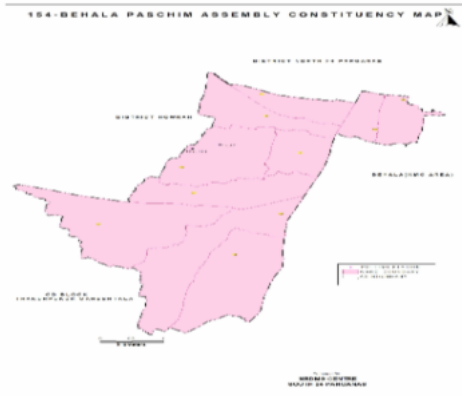

Nazri Naksha

Google Map View