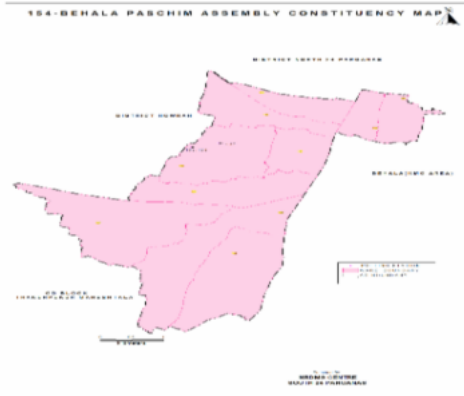

Polling Station Building Front View