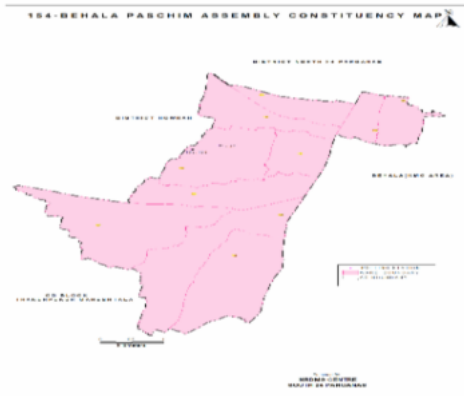

Nazri Naksha

Google Map View

Polling Station Building Front View

Polling Station Front View

Cad View

Key MAP View