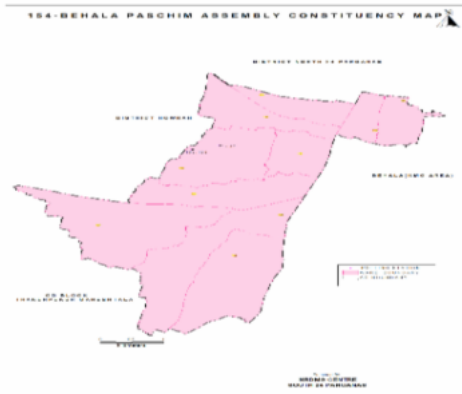

Nazri Naksha

Google Map View

Polling Station Building Front View

Polling Station Front View

Cad View

Key MAP View