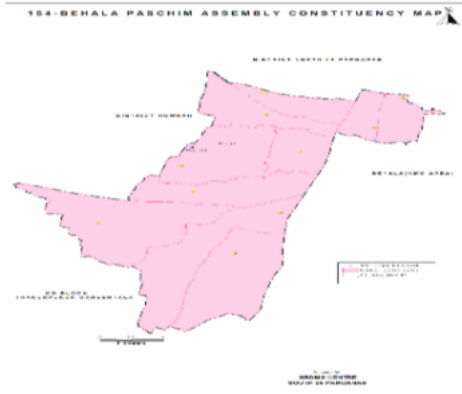

Polling Station Building Front View