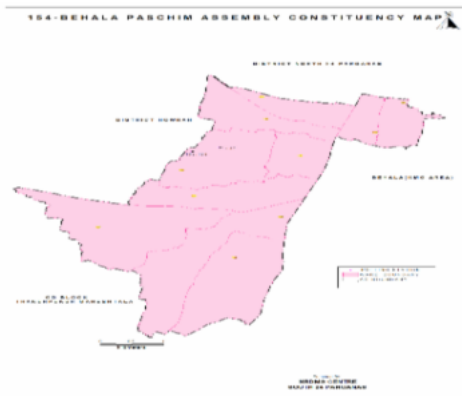

Nazri Naksha

Google Map View

Polling Station Building Front View

Polling Station Front View

Cad View

Key MAP View