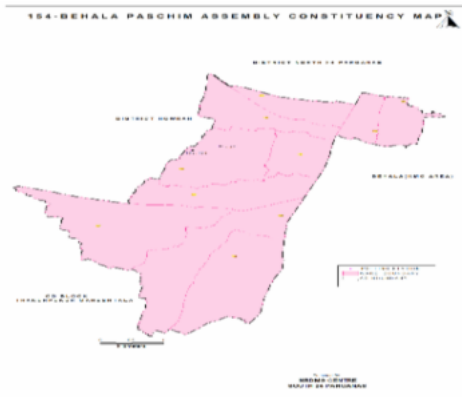

Polling Station Building Front View