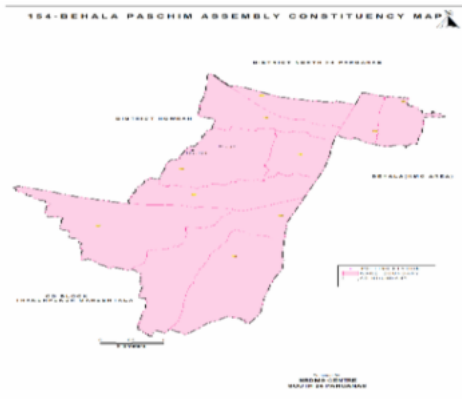

Polling Station Building Front View