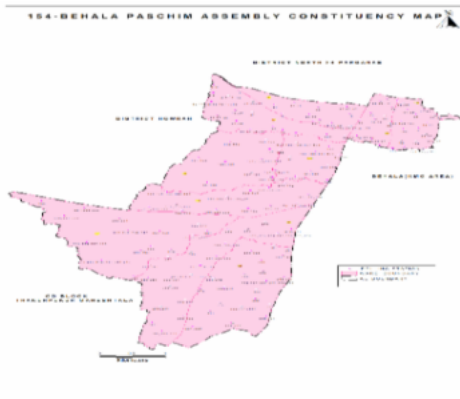

Polling Station Building Front View