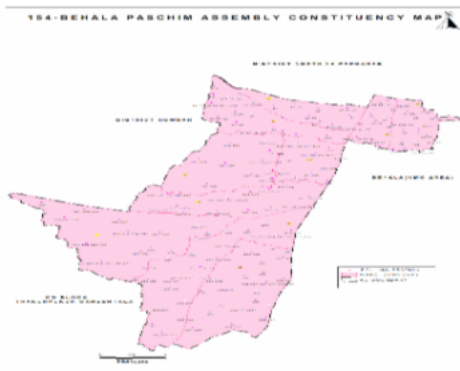

Nazri Naksha

Google Map View

Polling Station Building Front View

Polling Station Front View

Cad View

Key MAP View