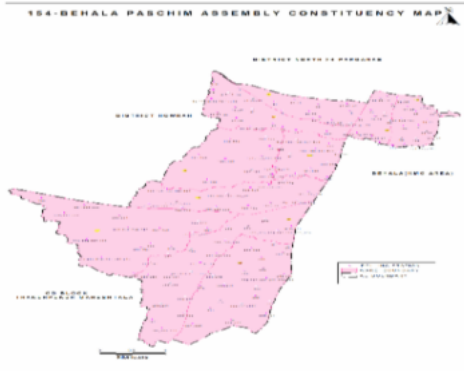

Polling Station Building Front View