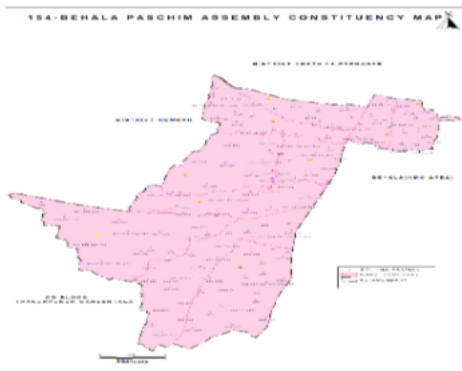

Nazri Naksha

Google Map View

Polling Station Building Front View

Polling Station Front View

Cad View

Key MAP View