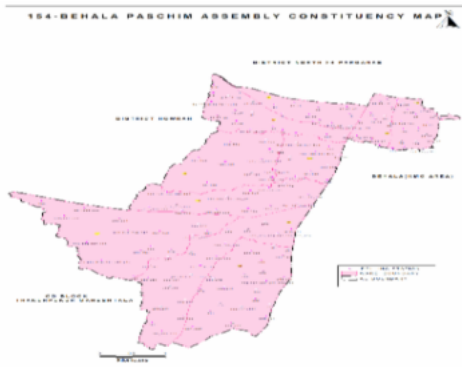

Polling Station Building Front View