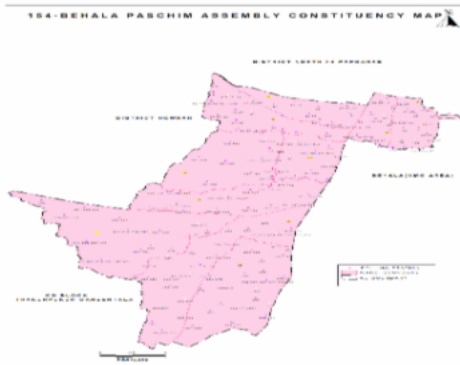

Nazri Naksha

Google Map View

Polling Station Building Front View

Polling Station Front View

Cad View

Key MAP View