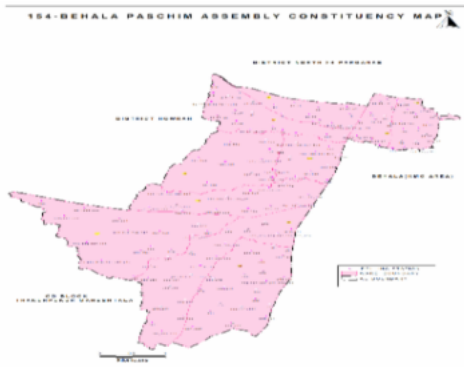

Polling Station Building Front View