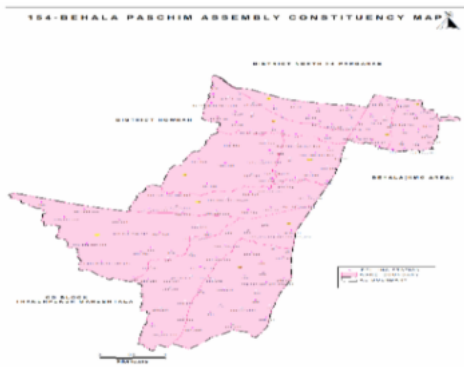

Nazri Naksha

Google Map View

Polling Station Building Front View

Polling Station Front View

Cad View

Key MAP View