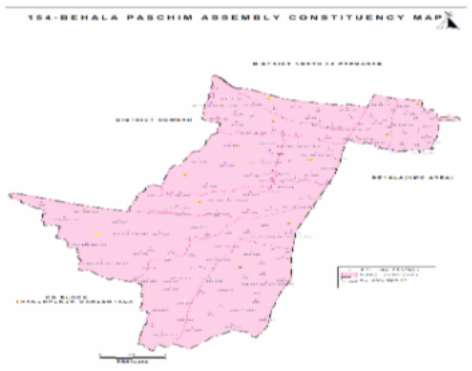

Nazri Naksha

Google Map View

Polling Station Building Front View

Polling Station Front View

Cad View

Key MAP View