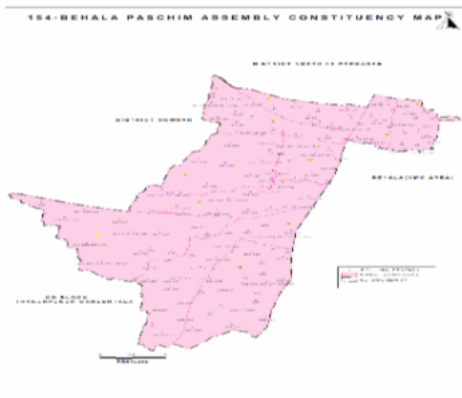

Nazri Naksha

Google Map View

Polling Station Building Front View

Polling Station Front View

Cad View

Key MAP View