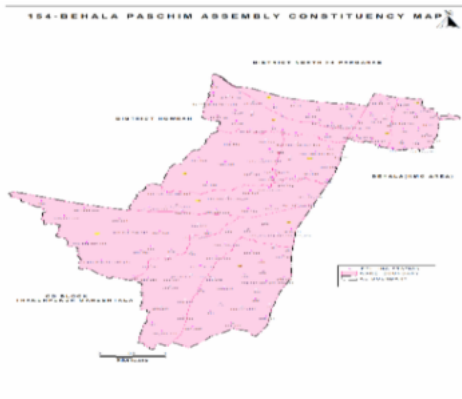

Polling Station Building Front View